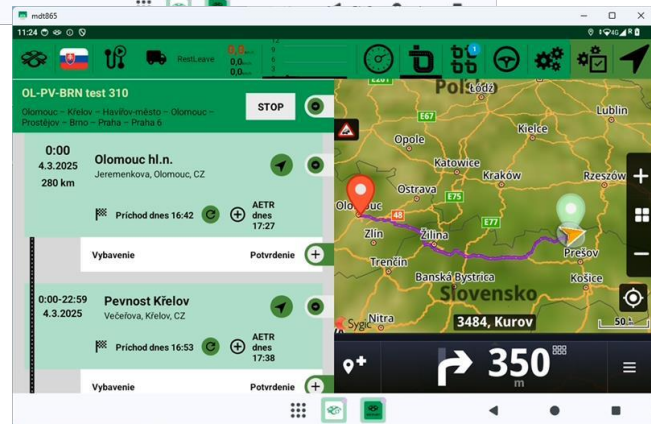

What is new in version 1.10.4

- Added search to the accessories list
- Improved formatting of service time/date (from - to) for routes and stops
- Added a dialog before starting navigation if an active route is currently running (due to possible loss of 1:1 navigation, waypoints, etc.)
- Unified the recommended action for an active routes while driving to a stop
- Added the Eurowag logo and powered by Eurowag
- Various stability improvements and bug fixes